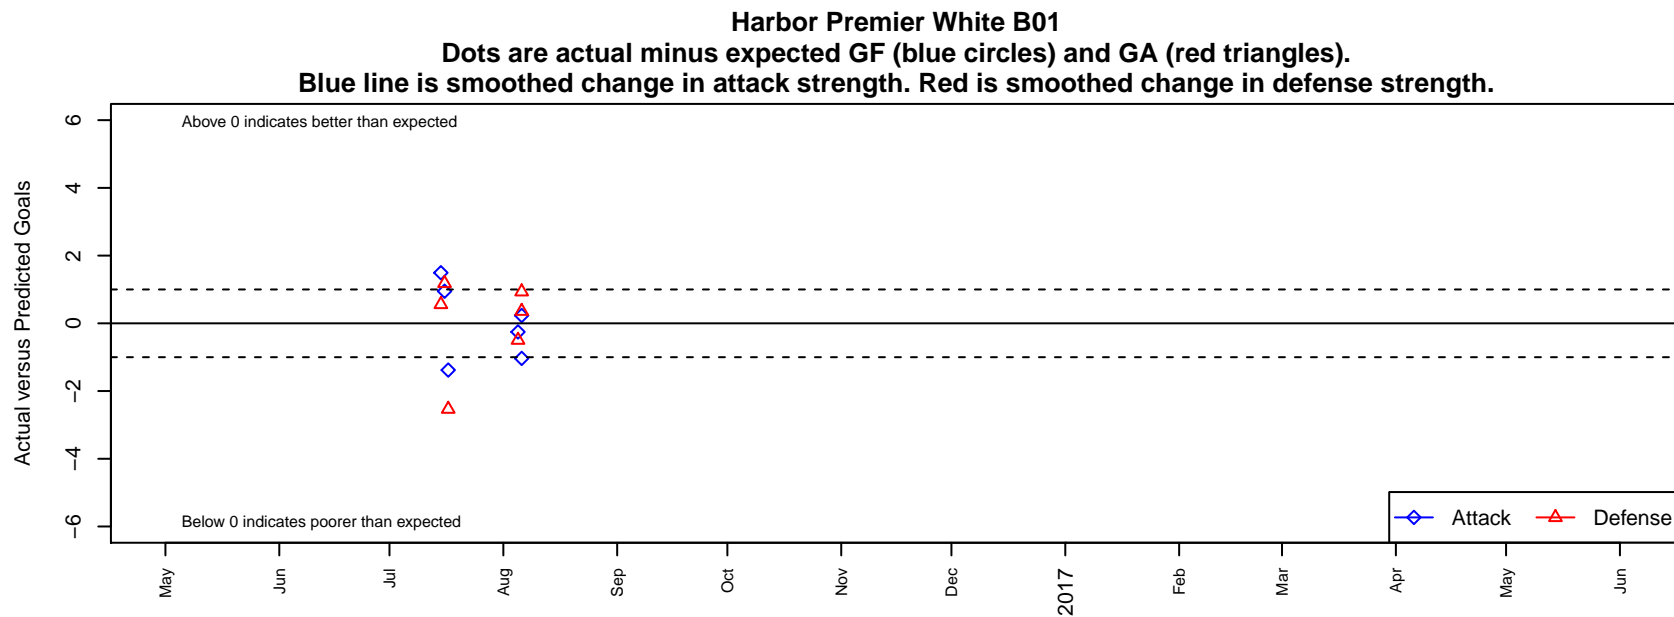

Harbor Premier White B01

Harbor FC
Gig Harbor, WA
B01 total strength=1241
attack=5.18 defense=4.09

alt names used:
Harbor Premier B01 White
Harbor Premier B01 White B

Venues played:
2016 KITG BU16-17 Green
2016 Dungeness Cup BU16 Olympic